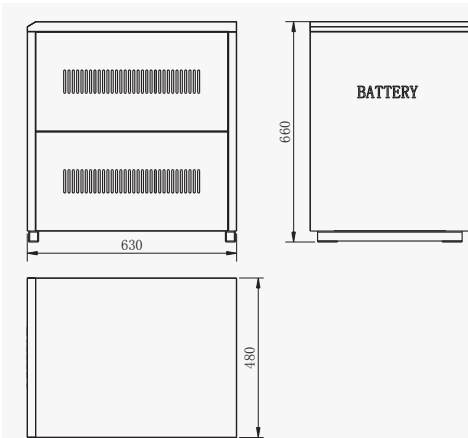

BEP-A6

SERIES

7-200 Ah

BATTERY CABINET

SPECIFICATIONS

Net weight:	24.5 kg
Dimensions:	
Length:	630 mm
Width:	480 mm
Height:	660 mm
Wire Length and Quantity:	
Black 130mm	2 pcs
Black 300mm	2 pcs
Black 510mm	1 pc
Black 710mm	1 pc
Red 200mm	1 pc
Red 300mm	1 pc

Note: Don't reverse battery polarities or battery will be damaged.

INTERNAL STRUCTURE

WIRING DIAGRAM