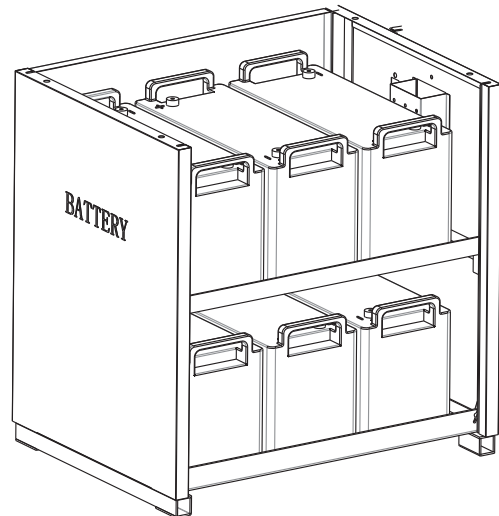

BEP-A6

SERIES

7-200 Ah

BATTERY CABINET

SPECIFICATIONS

Net weight:	24.5 kg
Dimensions:	
Length:	630 mm
Width:	480 mm
Height:	660 mm
Wire Length and Quantity:	
Black 130mm	2 pcs
Black 300mm	2 pcs
Black 510mm	1 pc
Black 710mm	1 pc
Red 200mm	1 pc
Red 300mm	1 pc

Note: Don't reverse battery polarities or battery will be damaged.

INTERNAL STRUCTURE

WIRING DIAGRAM