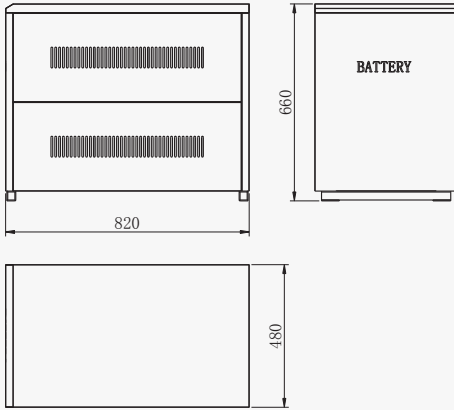

BEP-A6

SERIES

7-200 Ah

BATTERY CABINET

SPECIFICATIONS

Net weight:	27.3 kg
Dimensions:	
Length:	820 mm
Width:	480 mm
Height:	660 mm
Wire Length and Quantity:	
Black 130mm	4 pcs
Black 300mm	2 pcs
Black 510mm	1 pc
Black 710mm	1 pc
Red 200mm	1 pc
Red 300mm	1 pc

Note: Don't reverse battery polarities or battery will be damaged.

INTERNAL STRUCTURE

WIRING DIAGRAM