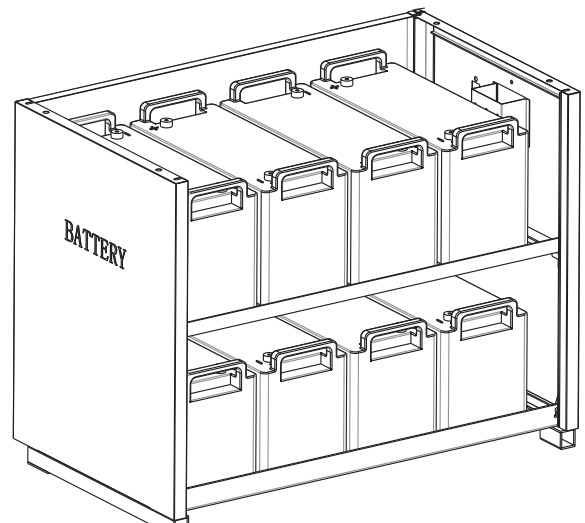

BEP-A6

SERIES

7-200 Ah

BATTERY CABINET

SPECIFICATIONS

Net weight:	27.3 kg
Dimensions:	
Length:	820 mm
Width:	480 mm
Height:	660 mm
Wire Length and Quantity:	
Black 130mm	4 pcs
Black 300mm	2 pcs
Black 510mm	1 pc
Black 710mm	1 pc
Red 200mm	1 pc
Red 300mm	1 pc

Note: Don't reverse battery polarities or battery will be damaged.

INTERNAL STRUCTURE

WIRING DIAGRAM